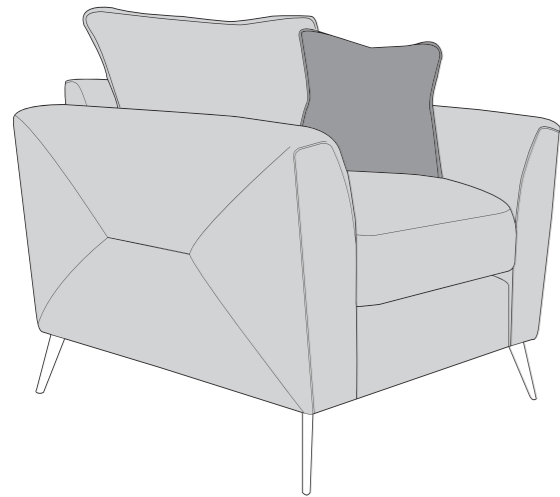

Cover 1:
Coco Plain Pearl

Cover 2:
Orb Gold

Brushed Gold

Gold Piping

Jagger Collection

foamflex™
Award Winning Seating Technology

Colours represented are to be used as a guide only.
Please refer to manufacturers swatch for a more accurate colour match.

Please use this guide when ordering the following pieces to clarify cover options.

3 Seater Sofa (3ST)

2 Seater Sofa (2ST)

Arm Chair (1ST)

COVER 1
(BODY)

COVER 2
(SCATTER)

Scatter Cushions

Scatter
Cushions

Flanged Edge
Front = Cover 2
Back = Cover 1

SUGGESTED ACCENT PIECES

Jagger
Footstool (FST)

JAGGER DIMENSIONS (CM)

AVAILABLE PIECES	HEIGHT 1	OUTBACK HEIGHT	WIDTH 2	DEPTH 3	ARM HEIGHT	SEAT HEIGHT 4	SEAT DEPTH 5	SEAT WIDTH 6	ACCESS DIAGONAL 7	WEIGHT (KG)	SCATTER CUSHION NO.
3 SEATER SOFA (3ST)	99	74	207	95	69	55	56	163	224	54.5	2
2 SEATER SOFA (2ST)	99	74	180	95	69	55	56	136	201	50	2
ARMCHAIR (1ST)	99	74	107	95	69	55	56	64	139	37	1
ACCENT PIECES											
JAGGER FOOTSTOOL (FST)	37	N/A	106	65	N.A	N/A	N/A	N/A	75	14.5	N/A

* Fibre filled scatters included.

* Award winning foamflex seat interior with 5 year guarantee.

* Serpentine seat springs & silent wire.

* Superloop back springs.

DIMENSION GUIDE

Check the diagonal access dimension to ensure furniture will fit in your home.