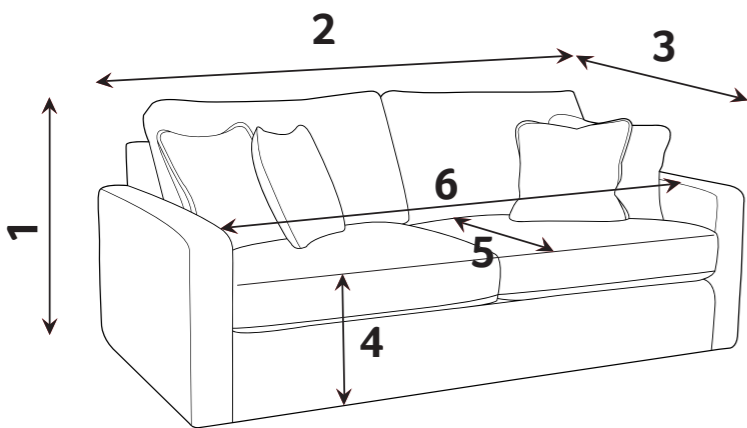

Please use this guide when ordering the following pieces to clarify cover options.

3 Seater Sofa (3ST)

2 Seater Sofa (2ST)

Arm Chair (1ST)

COVER 1
(BODY)

COVER 2
(SCATTER)

Scatter Cushions

Scatter
Cushions

Flanged Edge
Front = Cover 2
Back = Cover 1

SUGGESTED ACCENT PIECES

Jagger
Footstool (FST)

JAGGER DIMENSIONS (CM)

AVAILABLE PIECES	HEIGHT 1	OUTBACK HEIGHT	WIDTH 2	DEPTH 3	ARM HEIGHT	SEAT HEIGHT 4	SEAT DEPTH 5	SEAT WIDTH 6	ACCESS DIAGONAL 7	WEIGHT (KG)	SCATTER CUSHION NO.
3 SEATER SOFA (3ST)	99	74	207	95	69	55	56	163	224	54.5	2
2 SEATER SOFA (2ST)	99	74	180	95	69	55	56	136	201	50	2
ARMCHAIR (1ST)	99	74	107	95	69	55	56	64	139	37	1
ACCENT PIECES											
JAGGER FOOTSTOOL (FST)	37	N/A	106	65	N.A	N/A	N/A	N/A	75	14.5	N/A

* Fibre filled scatters included.

* Award winning foamflex seat interior with 5 year guarantee.

* Serpentine seat springs & silent wire.

* Superloop back springs.

DIMENSION GUIDE

Check the diagonal access dimension to ensure furniture will fit in your home.

- 1 - HEIGHT
- 3 - DEPTH
- 5 - SEAT DEPTH (STD & PILLOW)
- 7 - DIAGONAL ACCESS
- 2 - WIDTH
- 4 - SEAT HEIGHT
- 6 - SEAT WIDTH

Illustrations used for reference only.

foamflex™

Our new expertly engineered foam seat interior gives you the comfort of fibre with the retention of foam.