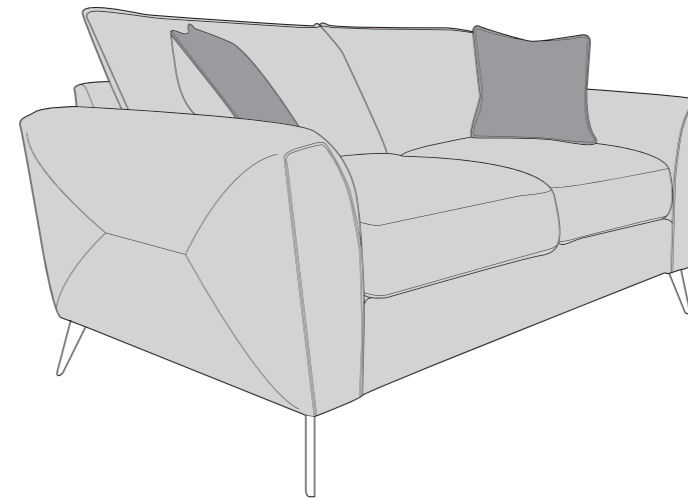

Cover 1:
Coco Plain Pearl

Cover 2:
Orb Gold

Brushed Gold

Gold Piping

Jagger Collection

foamflex™
Award Winning Seating Technology

Colours represented are to be used as a guide only.
Please refer to manufacturers swatch for a more accurate colour match.

Please note that colour shadings can vary slightly from each roll of fabric.
We cannot guarantee a precise match to these samples or between cut lengths and upholstered goods.

02/09/2021

JAGGER COVER GUIDE: STANDARD BACK ONLY

Please use this guide when ordering the following pieces to clarify cover options.

3 Seater Sofa (3ST)

2 Seater Sofa (2ST)

Arm Chair (1ST)

COVER 1
(BODY)

COVER 2
(SCATTER)

Scatter Cushions

Scatter
Cushions

* Fibre filled scatters included.

* Award winning foamflex seat interior with 5 year guarantee.

* Serpentine seat springs & silent wire.

* Superloop back springs.

DIMENSION GUIDE

Check the diagonal access dimension to ensure furniture will fit in your home.