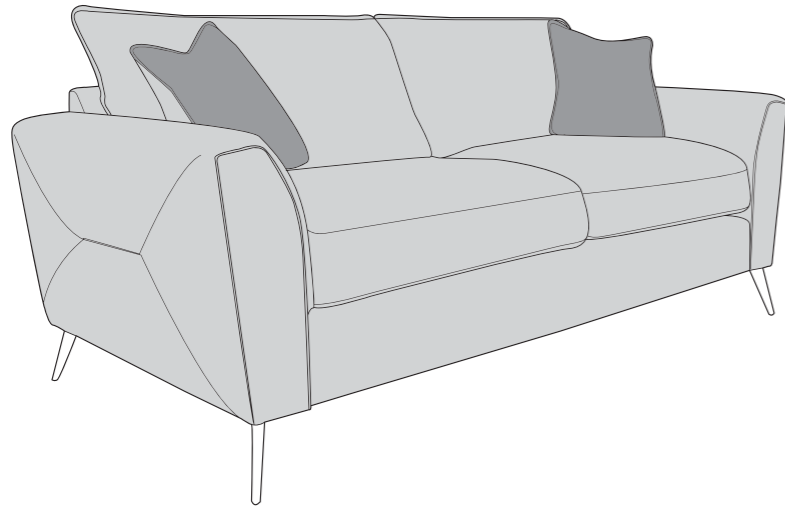

Cover 1:
Coco Plain Pearl

Cover 2:
Orb Gold

Brushed Gold

Gold Piping

Jagger Collection

foamflex™
Award Winning Seating Technology

Colours represented are to be used as a guide only.
Please refer to manufacturers swatch for a more accurate colour match.

Please use this guide when ordering the following pieces to clarify cover options.

3 Seater Sofa (3ST)

2 Seater Sofa (2ST)

Arm Chair (1ST)

COVER 1
(BODY)

COVER 2
(SCATTER)

Scatter Cushions

Scatter
Cushions

* Fibre filled scatters included.

* Award winning foamflex seat interior with 5 year guarantee.

* Serpentine seat springs & silent wire.

* Superloop back springs.

DIMENSION GUIDE

Check the diagonal access dimension to ensure furniture will fit in your home.