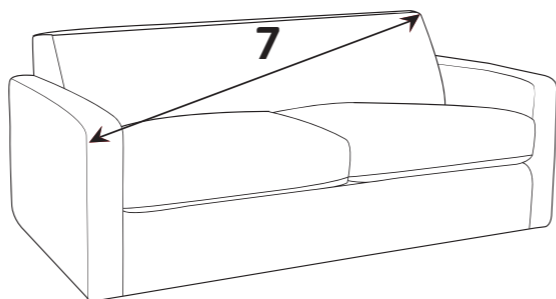

Flanged Edge
Front = Cover 2
Back = Cover 1

SUGGESTED ACCENT PIECES

Jagger
Footstool (FST)

JAGGER DIMENSIONS (CM)

AVAILABLE PIECES	HEIGHT 1	OUTBACK HEIGHT	WIDTH 2	DEPTH 3	ARM HEIGHT	SEAT HEIGHT 4	SEAT DEPTH 5	SEAT WIDTH 6	ACCESS DIAGONAL 7	WEIGHT (KG)	SCATTER CUSHION NO.
3 SEATER SOFA (3ST)	99	74	207	95	69	55	56	163	224	54.5	2
2 SEATER SOFA (2ST)	99	74	180	95	69	55	56	136	201	50	2
ARMCHAIR (1ST)	99	74	107	95	69	55	56	64	139	37	1
ACCENT PIECES											
JAGGER FOOTSTOOL (FST)	37	N/A	106	65	N.A	N/A	N/A	N/A	75	14.5	N/A

* Fibre filled scatters included.

* Award winning foamflex seat interior with 5 year guarantee.

* Serpentine seat springs & silent wire.

* Superloop back springs.

DIMENSION GUIDE

Check the diagonal access dimension to ensure furniture will fit in your home.

- 1 - HEIGHT
- 3 - DEPTH
- 5 - SEAT DEPTH (STD & PILLOW)
- 7 - DIAGONAL ACCESS
- 2 - WIDTH
- 4 - SEAT HEIGHT
- 6 - SEAT WIDTH

Illustrations used for reference only.

foamflex™

Our new expertly engineered foam seat interior gives you the comfort of fibre with the retention of foam.