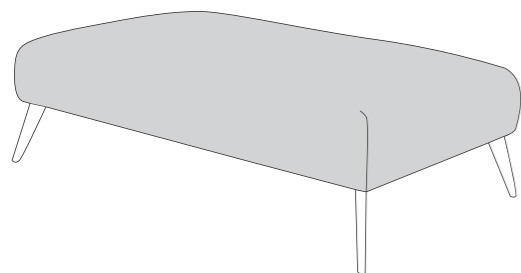

Please use this guide when ordering the following pieces to clarify cover options.

3 Seater Sofa (3ST)

2 Seater Sofa (2ST)

Arm Chair (1ST)

COVER 1
(BODY)

COVER 2
(SCATTER)

Scatter Cushions

Scatter
Cushions

Flanged Edge
Front = Cover 2
Back = Cover 1

SUGGESTED ACCENT PIECES

Jagger
Footstool (FST)

JAGGER DIMENSIONS (CM)

AVAILABLE PIECES	HEIGHT 1	OUTBACK HEIGHT	WIDTH 2	DEPTH 3	ARM HEIGHT	SEAT HEIGHT 4	SEAT DEPTH 5	SEAT WIDTH 6	ACCESS DIAGONAL 7	WEIGHT (KG)	SCATTER CUSHION NO.
3 SEATER SOFA (3ST)	99	74	207	95	69	55	56	163	224	54.5	2
2 SEATER SOFA (2ST)	99	74	180	95	69	55	56	136	201	50	2
ARMCHAIR (1ST)	99	74	107	95	69	55	56	64	139	37	1
ACCENT PIECES											
JAGGER FOOTSTOOL (FST)	37	N/A	106	65	N.A	N/A	N/A	N/A	75	14.5	N/A

* Fibre filled scatters included.

* Award winning foamflex seat interior with 5 year guarantee.

* Serpentine seat springs & silent wire.

* Superloop back springs.

DIMENSION GUIDE

Check the diagonal access dimension to ensure furniture will fit in your home.